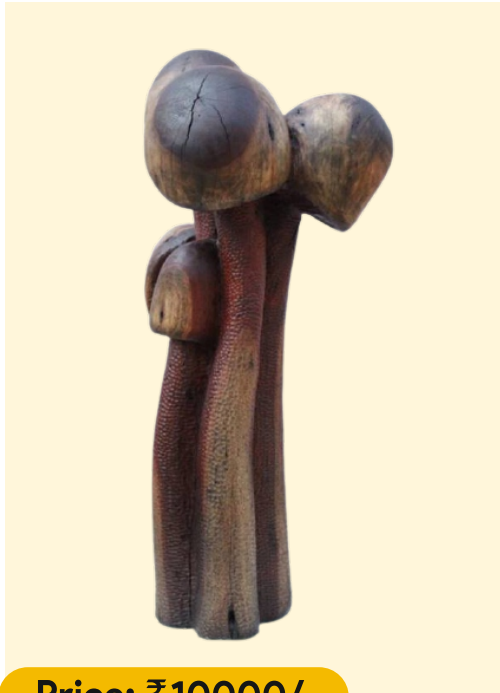

Chhattisgarh

Price: ₹10000/-

Sculpture Quad

Product Code	#CH/2020-21/0005
Material Used	Wood
Size	28x9x12 inches
Colour	Brown
Design	Quad
Features	Entirely hand made of Wood
Style	Sculpture that represents richness of tradition and culture of Chhattisgarh

Sculpture Mother & Child

Product Code	#CH/2020-21/0006
Material Used	Babul Wood
Size	7x10x26 inches
Colour	Mother & Child
Design	Mother and child
Features	Entirely hand made of Babul Wood
Style	Sculpture that represents richness of tradition and culture of Chhattisgarh