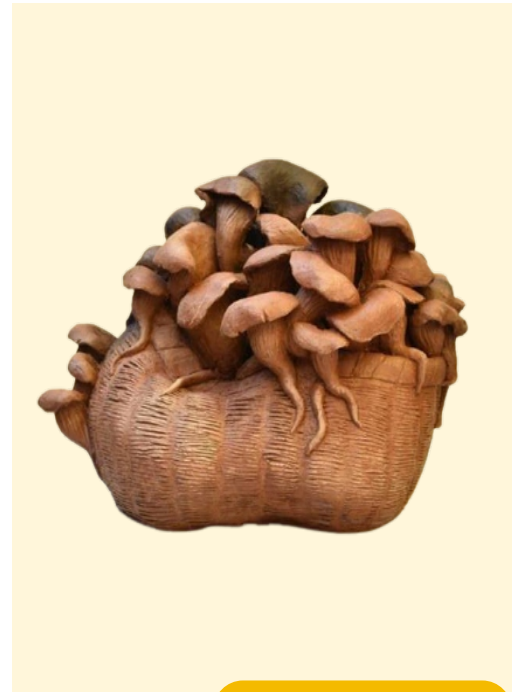

Price: ₹ 4500/-