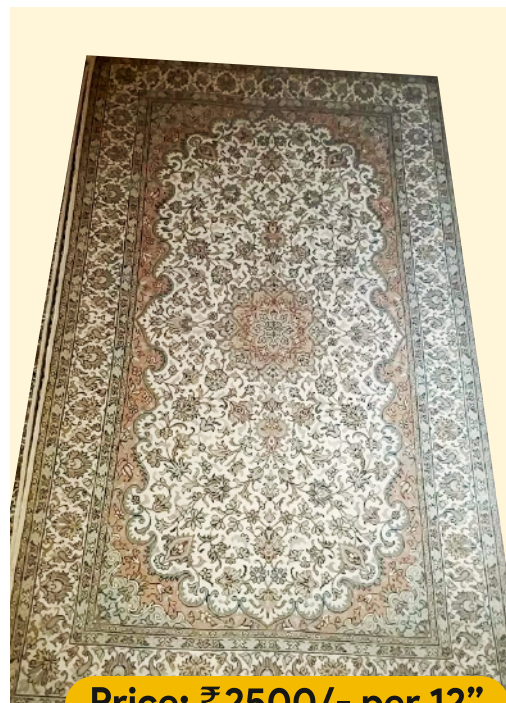

Price: ₹ 2500/- per 12"