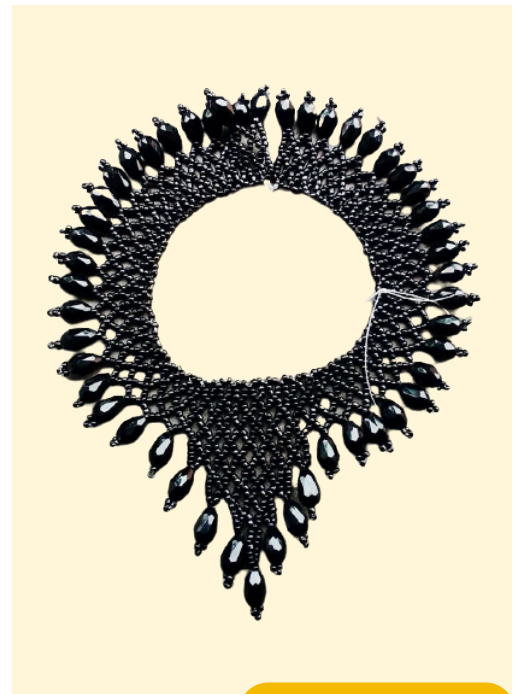

Tribal Bead Jewellery from Gujarat Black Beauty Women Neckpiece

Product Code	#GJ/2020-21/00012
Material Used	Beads
Size	16 inches
Colour	Black
Design	Small bead strands added together
Features	Colorful beads, these jewelry pieces are a treasure trove
Style	Intricate bead jewellery was once a part of the identity of tribal women of Rathwa and other communities of Gujarat

Price: ₹500/-