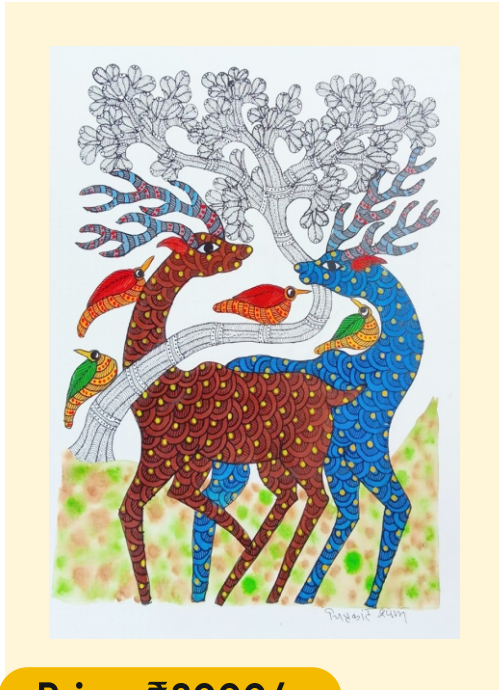

Madhya Pradesh

Price: ₹ 2000/-

Gond Tribal Painting

Product Code	#MP/2020-21/0001
Material Used	Acrylic Colours and Paper Sheet
Size	11x14 inches
Colour	Multi-colour
Design	Vibrant artworks
Features	Drawn from local flora, fauna, deities & urban culture
Style	Gond painting is a masterpiece, and is unique in its own. Blended with mystery, pattern, blend of colours and humour.

Gond Tribal Painting

Product Code	#MP/2020-21/0002
Material Used	Acrylic Colour and Paper Sheet
Size	L- 1 Feet 4 Inch W-2 Feet 3 Inch
Colour	with Red Background, Blue and Green
Design	Vibrant artworks
Features	Drawn from local flora, fauna, deities & urban culture
Style	Gond painting is a masterpiece, and is unique in its own. Blended with mystery, pattern, blend of colours and humour.