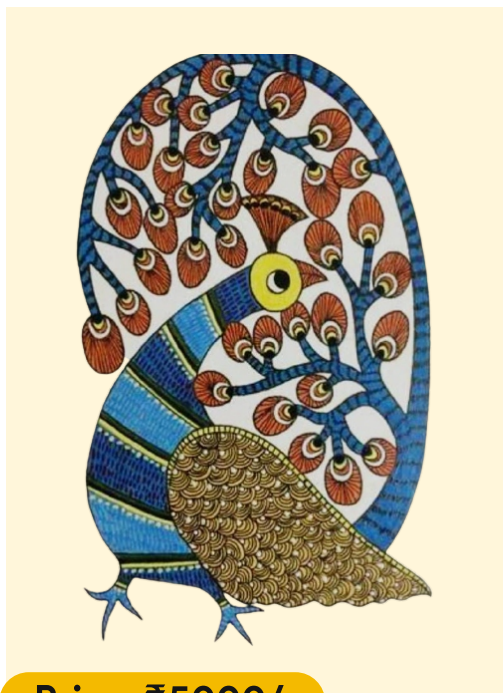

Chhattisgarh

Price: ₹ 5000/-

Gond Painting on handmade paper Blue Bird

Product Code	#CH/2020-21/00013
Material Used	Handmade Paper
Size	15X6 inches
Colour	Yellow, Orange & Blue
Design	Peacock
Features	Drawn from local flora, fauna, deities & urban culture
Style	Gond painting is a masterpiece, and is unique in its own.

Gond Painting on handmade paper Tree

Product Code	#CH/2020-21/00014
Material Used	Handmade Paper
Size	20x16 inches
Colour	Orange, Red & Green
Design	Tree
Features	Drawn from local flora, fauna, deities & urban culture
Style	Gond painting is a masterpiece, and is unique in its own.