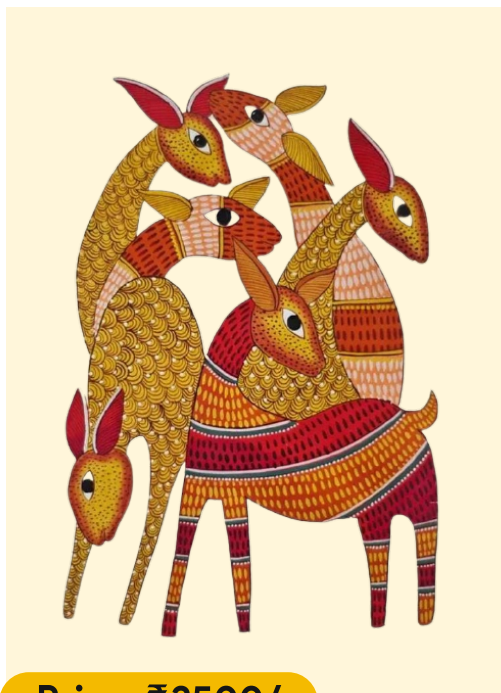

Chhattisgarh

Price: ₹ 2500/-

Gond Painting on handmade paper, Deer Family

Product Code #CH/2020-21/00011

Material Used Handmade Paper

Size 15X9 inches

Colour Yellow, Orange & Red

Design Group of Deers

Features Drawn from local flora, fauna, deities & urban culture

Style Gond painting is a masterpiece, and is unique in its own.

Gond Painting on handmade paper, Deer Family

Product Code #CH/2020-21/00012

Material Used Handmade Paper

Size 12x8 inches

Colour Yellows, Oranges, Blue, Green

Design Fishes

Features Drawn from local flora, fauna, deities & urban culture

Style Gond painting is a masterpiece, and is unique in its own.