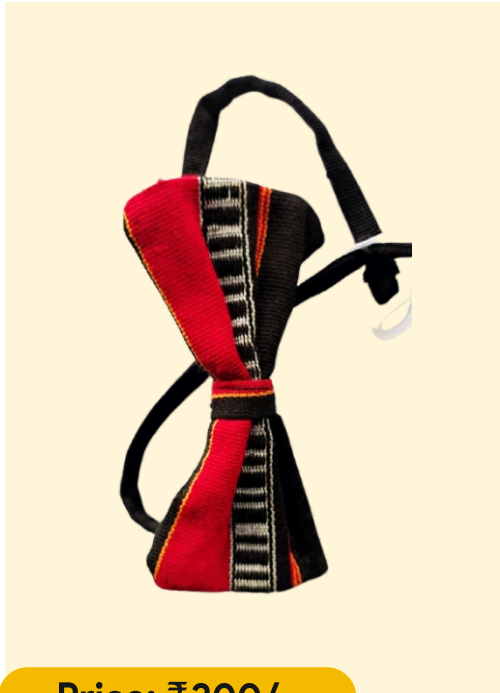

Manipur

Price: ₹200/-

Bow Tie for Men

Product Code	#MN/2020-21/0003
Material Used	Fabric
Size	All Size
Colour	Red and Black
Design	Abstract Patterned
Features	Abstract Pattern gives the bowtie an attractive and decent look
Style	Entirely hand made of Fabric

Landscape Painting

Product Code	#MN/2020-21/0004
Material Used	Acrylic Colour and Oil Sheet on Canvas
Size	24x48 inches
Colour	Green and Brown
Design	Scenery
Features	Drawn from Acrylic Colour
Style	Entirely hand made of Canvas