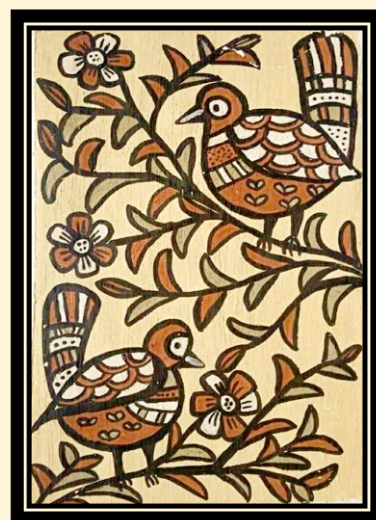

Price: ₹1500/-

Sohrai Painting Deer & Monkey

Price: ₹1000/-

Product Code	#JH/2020-21/00011
Material Used	Natural Earth Clay on handmade paper
Size	15x11 inches
Colour	Red, Off White, Yellow and Black
Design	Deer, Rabbit, Monkey with trees
Features	These colourful paintings are done by using natural pigments
Style	Sohrai art painted on the mud walls is a matriarchal tradition handed down from mother to daughter.

Sohrai Painting Pair of birds

Product Code	#JH/2020-21/00012
Material Used	Natural Earth Clay on handmade paper
Size	15x11 inches
Colour	Red, Off White, Yellow and Black
Design	Bird Pair with flowers
Features	These colourful paintings are done by using natural pigments
Style	Sohrai art painted on the mud walls is a matriarchal tradition handed down from mother to daughter.