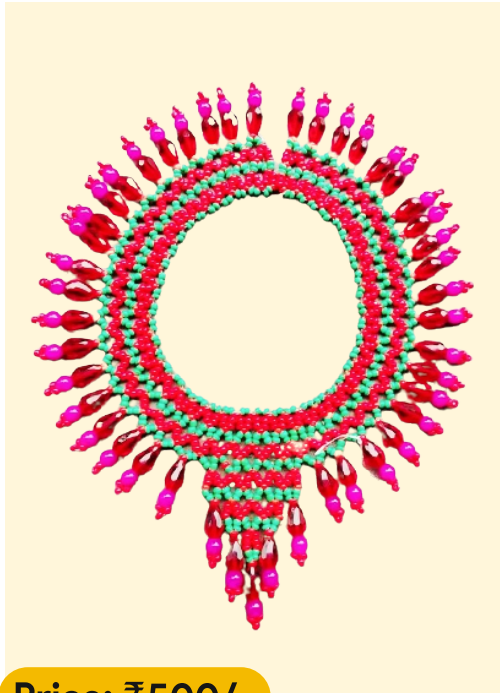

Price: ₹ 500/-

PRG Women Neckpiece

Product Code	#GJ/2020-21/00015
Material Used	Beads
Size	16 inches
Colour	Red, Green, Pink
Design	Small bead strands added together
Features	Colorful beads, these jewelry pieces are a treasure trove
Style	Intricate bead jewellery was once a part of the identity of tribal women of Rathwa and other communities of Gujarat

Black & Red Women Neckpiece

Product Code	#GJ/2020-21/00016
Material Used	Beads
Size	16 inches
Colour	Black
Design	Small bead strands added together
Features	Colorful beads, these jewelry pieces are a treasure trove
Style	Intricate bead jewellery was once a part of the identity of tribal women of Rathwa and other communities of Gujarat