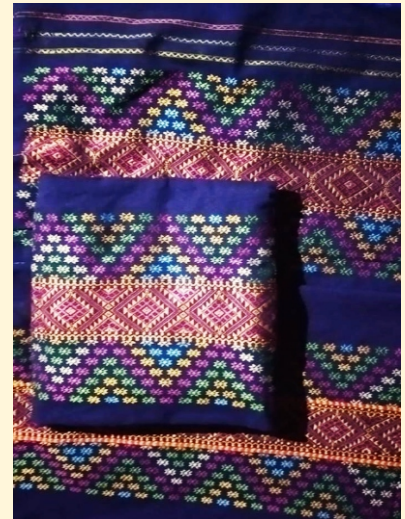

Assam

Price: ₹ 3000/-

Mekhela Chador Laal

Product Code	#AS/2020-21/00011
Material Used	Cotton
Size	69x108 inches
Colour	Red
Design	Geometric Floral with yellow stripes
Items	Saree with Blouse Piece
Style	The textures of Mekhela Chador woven in Assam are beautiful & unique . The cotton & cotton-silk mix are comfortable in wearing.

Mekhela Chador Neel

Product Code	#AS/2020-21/00012
Material Used	Cotton
Size	90.5x108 inches
Colour	Blue
Design	Triangular waves
Items	Saree with Blouse Piece
Style	The textures of Mekhela Chador woven in Assam are beautiful & unique . The cotton & cotton-silk mix are comfortable in wearing.

Price: ₹ 5000/-