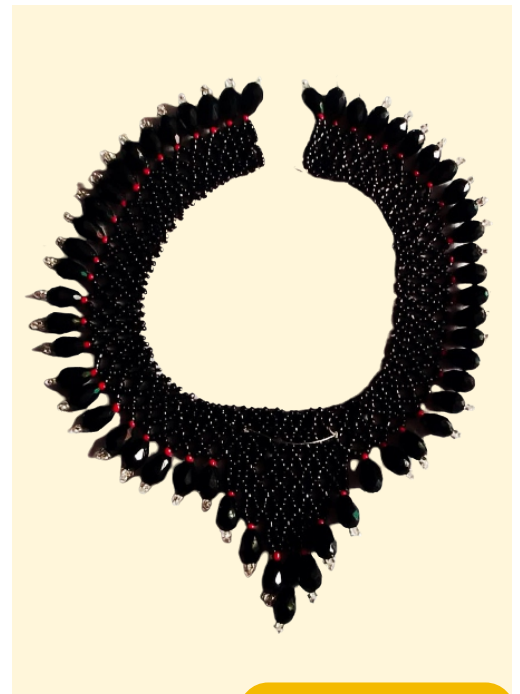

Price: ₹ 500/-