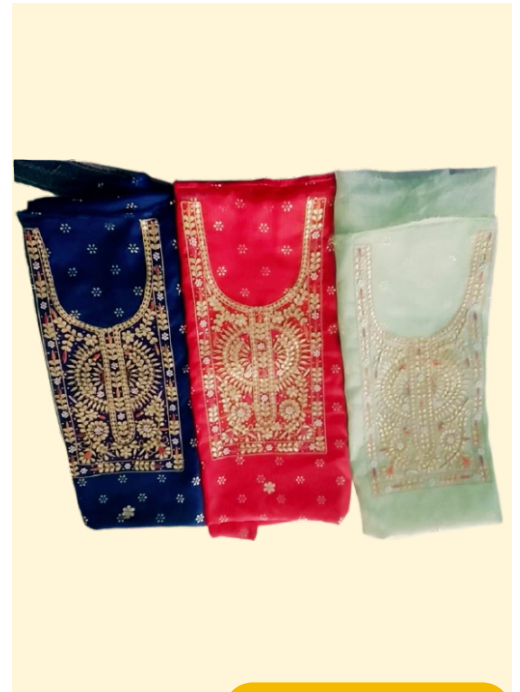

Price: ₹700/-